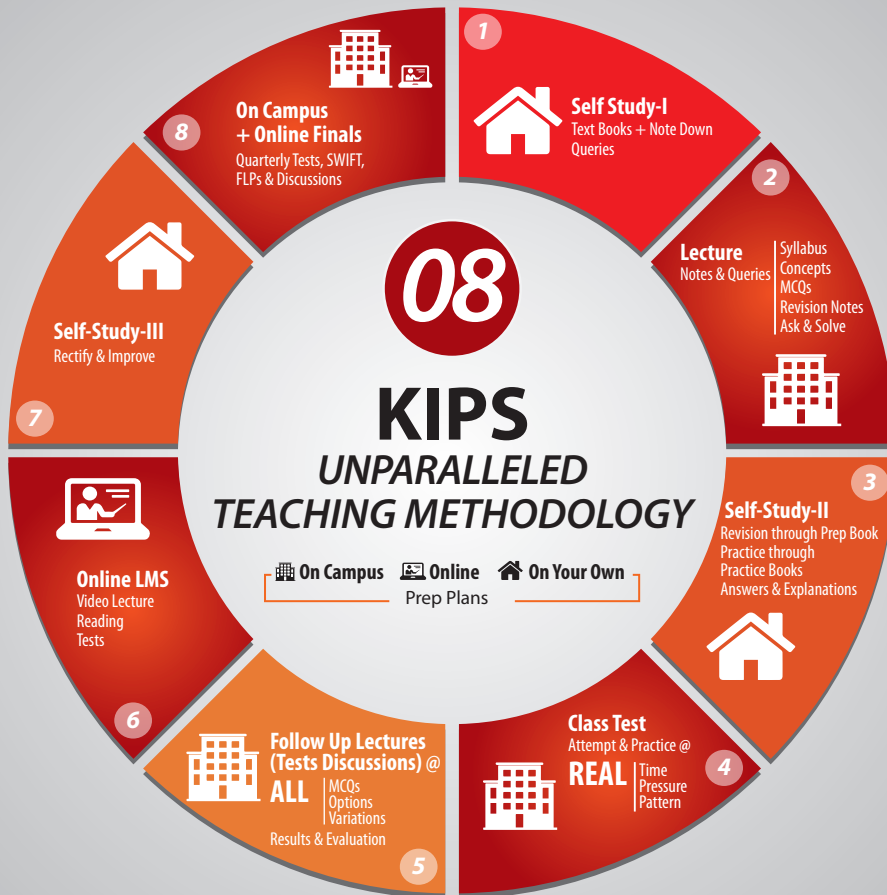

KIPS

ENTRY TESTS PREPARATION

آؤ آگے بڑھو

Online Learning Management System - LMS

- Exclusive Online Tests for Evaluation, Practice and Preparation
- Test Schedule synchronized with day wise Study Plan of KIPS' Sessions.
- Location Independent Access. (Available to Students at any Time, any Place)
- Immediate Results with Answer Explanations.
- Comprehensive Result Feedback. (Graphical Comparison of Attempted Tests)
- Revision Tests based on Incorrect and Unattempted Questions.
- Unlimited Access to Practice Material till Test date.

CAREER GUIDES

CAREERS @ MEDICAL

A Career Guide Booklet by KIPS

CAREERS @ ENGINEERING & OTHER FIELDS

A Career Guide Booklet by KIPS

Exclusively for Punjab, KPK & AJK Regions

Extended On-Campus
Support teaching faculty for individual assistance.

24 HOURS TEACHERS
Online Subject Teachers' availability for individual queries.